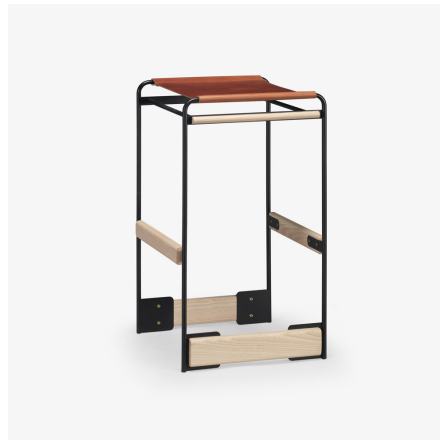

skram

skramfurniture.com

piedmont #2 stool-counter/bar

PS2-2 / PS2-3

The piedmont no. 2 stool is a backless stool in steel and timber with a reinforced heavyweight leather sling seat. This product is offered in 3 standard heights for dining, counter, and bar applications. Clients may specify timber, sling seat, and metal materials/finishes from the options below. Custom options are available. Residential or contract use. Please contact skram for details regarding contract modified version of this product.

skram

PS2-2 width 17 / 43cm depth 15 / 38cm height 25 / 64cm

PS2-3 width 17 / 43cm depth 15 / 38cm height 31 / 79cm

Timber

WA-N: White
Ash, Natural

WA-G: White
Ash, Grey

WA-E: White
Ash, Ebonized

WA-WW: White
Ash,
Whitewashed

RWO-N: Rift
White Oak,
Natural

WAL: Walnut,
Natural

skram

Metal

Natural

GML: Gunmetal

Matte Opaques

MOB: Matte
Opaque Black

custom

Leather

Character: Heavyweight

CL-TN-H: Tan

CL-CNT-H:
Chestnut

CL-BLK-H: Black

skram

Leather