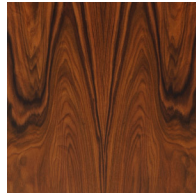

## Veneer

---

veneer: longwood

WA-N: White  
Ash, Natural

RWO-N: Rift  
White Oak,  
Natural

F-WAL: Walnut,  
Figured

WA-E: White  
Ash, Ebonized

WA-G: White  
Ash, Grey

WA-WW: White  
Ash,  
Whitewashed  
veneer: burl

SR: Santos  
Rosewood, Oiled  
and Waxed

custom

Custom

BRL-CW:  
Circassian  
Walnut Burl

BRL-MH:  
Mahogany Burl

BRL-P: Pimento  
Burl

BRL-TA-G: Tamo  
Ash Burl, Grey