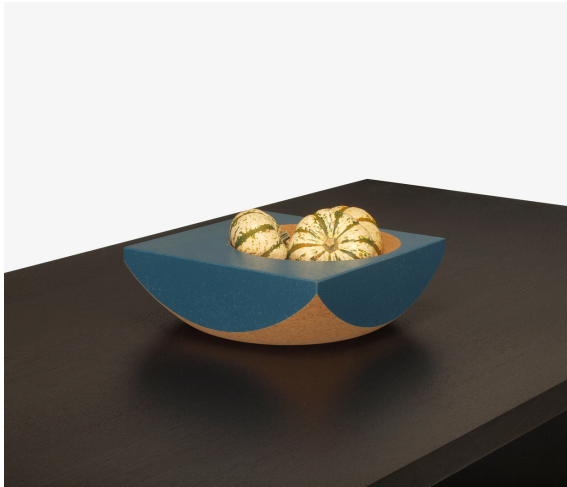

skram

skramfurniture.com

corkbowl no. 1

CBI

Corkbowl no. 1 is a decorative vessel made of high density cork. It features an offset half-sphere lathe-turned into the face and an undercut edge. Clients may specify opaque matte accent color or all-natural cork. This product may be subject to wholesale minimums.

skram

CBI width 12 / 30cm depth 12 / 30cm height 4 / 10cm

Other Materials

CK: Cork,
Natural

CK: Cork, Color