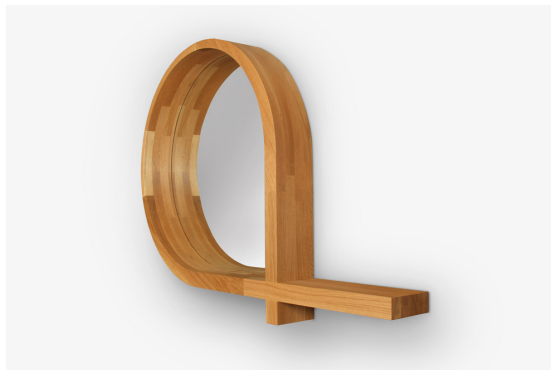

skram

skramfurniture.com

drop series mirror DII

The drop series mirror is a wall-mounted product featuring a 'drop' shaped mirror surrounded by a 6" thick stack-laminated solid timber with integral shelf (projecting to right). Mounting hardware is included. Installation by professionals only. Custom sizes, configurations, and materials are available. Residential or contract use.

skram

D11 diameter 36 / 91cm depth 6 / 15cm shelf projection 18 /
46

Timber

WA-N: White
Ash, Natural

WA-G: White
Ash, Grey

WA-E: White
Ash, Ebonized

WA-WW: White
Ash,
Whitewashed

WAL: Walnut,
Natural