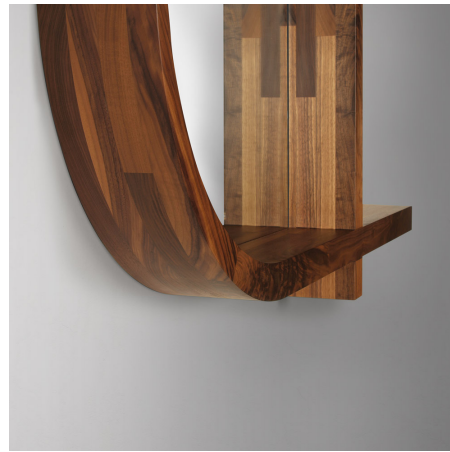

skram

skramfurniture.com

drop series mirror

D11

The drop series mirror is a wall-mounted product featuring a 'drop' shaped mirror surrounded by a 6" thick stack-laminated solid timber with integral shelf (projecting to right). Mounting hardware is included. Installation by professionals only. Custom sizes, configurations, and materials are available. Residential or contract use.

skram

D11 diameter 36 / 91cm depth 6 / 15cm shelf projection 18 /
46

Timber

WA-N: White
Ash, Natural

WA-G: White
Ash, Grey

WA-E: White
Ash, Ebonized

WA-WW: White
Ash,
Whitewashed

WAL: Walnut,
Natural