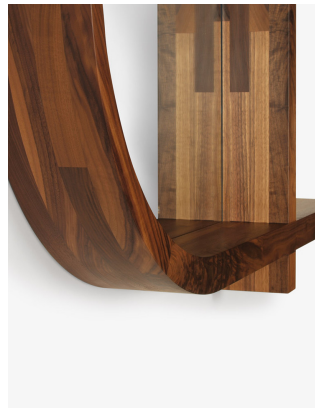

skram

skramfurniture.com

drop series mirror DII

The drop series mirror is a wall-mounted product featuring a 'drop' shaped mirror surrounded by a 6" thick stack-laminated solid timber with integral shelf (projecting to right). Mounting hardware is included. Installation by professionals only. Custom sizes, configurations, and materials are available. Residential or contract use.

skram

D11 diameter 36 / 91cm depth 6 / 15cm shelf projection 18 /
46

Timber

WA-N: White
Ash, Natural

WA-G: White
Ash, Grey

WA-E: White
Ash, Ebonized

WA-WW: White
Ash,
Whitewashed

WAL: Walnut,
Natural