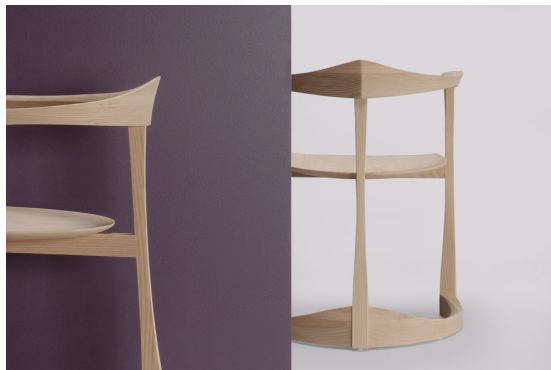

# skram

skramfurniture.com

**L01 armchair**

L01

Skram's signature L01 armchair is a classic of american design. Features include a hand-shaped base and arm assembly, ergonomic comfort in a low-back application, and a wafer edge, dished seat. Clients may specify any standard skram timber or contact the company to request custom material options. Residential or contract use.

# skram

---

**L01**    width 22 / 56cm    depth 23.5 / 60cm    height 28.5 / 72cm    seat height 18 / 46cm

---