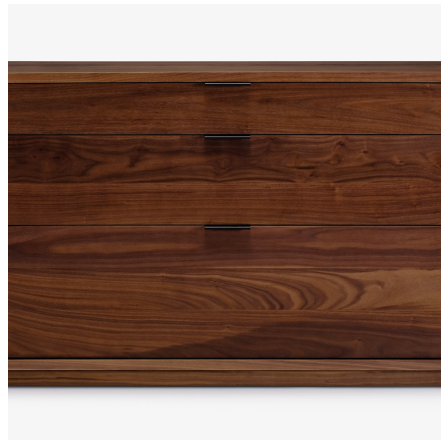

skram

skramfurniture.com

lineground 3-drawer horizontal bureau

L22

Lineground 3-drawer bureau features solid timber construction, mortise-and-tenon joinery, and mitered corners with matched seams/waterfall edges. 3 full-width graduated drawers in maple timber with cork-lined bottoms, soft-closing concealed runners, and low-profile tab pulls. Drawer faces are to match, with leather overlays, or opaque colors. Custom sizes, configurations, and materials are available. Residential or contract use.

skram

L22 width 48 / 122cm depth 18 / 46cm height 28.5 / 72cm

Timber

WA-N: White
Ash, Natural

WA-G: White
Ash, Grey

WA-E: White
Ash, Ebonized

WA-WW: White
Ash,
Whitewashed

RWO-N: Rift
White Oak,
Natural

WAL: Walnut,
Natural

matte
opaque

matte opaque

custom

custom

Metal

Natural

SS4: Brushed
Stainless Steel