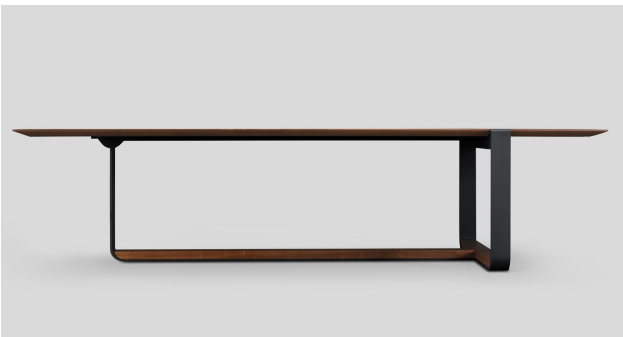

## piedmont conference/dining table

P35

The original piedmont conference/dining table features a rectangular solid timber top. Edge profiles may be flat, reverse bullnose, or wafer undercut (pricing may vary). Spacious accommodation of 10+ persons at standard size. Base is formed steel or bronze with timber detailing to match and adjustable leveler feet. All standard timber and metal finishes available. Contact skram for customization options. Residential use. For meeting and boardroom versions at a large scale and/or fully integrated connectivity and wire management options, please refer to contract version of this product for ordering details.

# skram

---

**P35**    width 120 / 305cm    depth 42 / 107cm    height 29 / 74cm

---