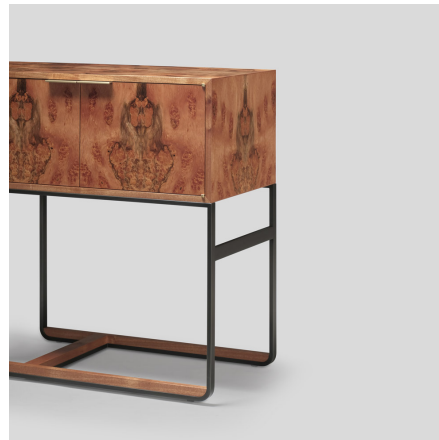

skram

skramfurniture.com

piedmont sideboard

P42

The piedmont sideboard is offered in 2 variants: Standard (ST) or limited edition (LE). Both feature 3 drawers + 4 doors in hand-matched longwoods (ST) or burls (LE). Construction is mitered with 'waterfall' edges and mortise-and-tenon joinery. All edges and corners are reinforced with solid timber for added durability. Drawers are solid timber with cork (ST) or burl-lined (LE) drawer bottoms riding on concealed runners. Doors & drawers open via low profile tab pulls in natural rubbed bronze (NRB). Doors operate via precision-machined offset knife hinges in bronze (NRB). 1 adjustable shelf per cabinet area. Metalwork is formed steel or bronze with timber detailing to match. Contact skram for customization and limited edition options. Residential or contract

use.

skram

P42 width 78 / 198cm depth 18 / 46cm height 36 / 91cm

Veneer

veneer: longwood

WA-N: White
Ash, Natural

RWO-N: Rift
White Oak,
Natural

F-WAL: Walnut,
Figured