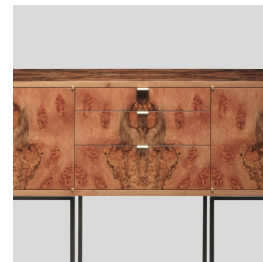

skram

skramfurniture.com

piedmont sideboard

P42

The piedmont sideboard is offered in 2 variants: Standard (ST) or limited edition (LE). Both feature 3 drawers + 4 doors in hand-matched longwoods (ST) or burls (LE). Construction is mitered with 'waterfall' edges and mortise-and-tenon joinery. All edges and corners are reinforced with solid timber for added durability. Drawers are solid timber with cork (ST) or burl-lined (LE) drawer bottoms riding on concealed runners. Doors & drawers open via low profile tab pulls in natural rubbed bronze (NRB). Doors operate via precision-machined offset knife hinges in bronze (NRB). 1 adjustable shelf per cabinet area. Metalwork is formed steel or bronze with timber detailing to match. Contact skram for customization and limited edition options. Residential or contract

use.

skram

P42 width 78 / 198cm depth 18 / 46cm height 36 / 91cm

Veneer

veneer: longwood

WA-N: White
Ash, Natural

RWO-N: Rift
White Oak,
Natural

F-WAL: Walnut,
Figured