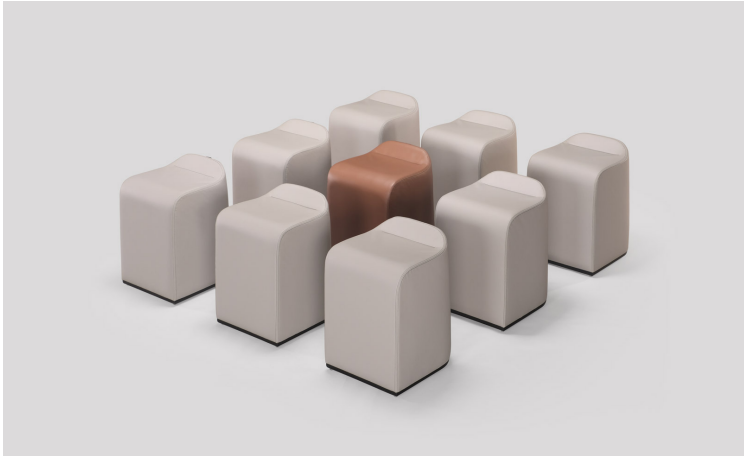

skram

skramfurniture.com

saddlestool

SDA / SDB

Saddlestool is a backless stool/perch inspired by western saddle-making traditions. There are two models compatible with dining and counter heights. Features include double-needle stitching in contrasting thread, reinforced solid timber frame, and an oil-tanned leather pull to ease positioning. Upholstery is graded-in Wallsdorf leathers or COM/COL. Residential or contract use.

skram

SDA	width 14.5 / 37cm	depth 15.5 / 39cm	height 20.5 / 52cm	seat height 18 / 46cm
------------	-------------------	-------------------	--------------------	-----------------------

SDB	width 14.5 / 37cm	depth 15.5 / 39cm	height 26.5 / 67cm	seat height 24 / 61cm
------------	-------------------	-------------------	--------------------	-----------------------

dark brown

chestnut

skram

Leather

Mammut - Tier Two

charcoal

burgundy

bright white