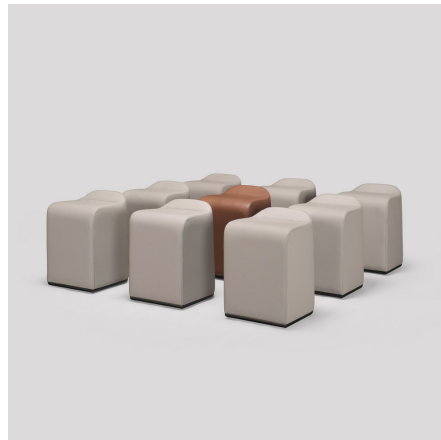

skram

skramfurniture.com

saddlestool

SDA / SDB

Saddlestool is a backless stool/perch inspired by western saddle-making traditions. There are two models compatible with dining and counter heights. Features include double-needle stitching in contrasting thread, reinforced solid timber frame, and an oil-tanned leather pull to ease positioning. Upholstery is graded-in Wallsdorf leathers or COM/COL. Residential or contract use.

skram

SDA	width 14.5 / 37cm	depth 15.5 / 39cm	height 20.5 / 52cm	seat height 18 / 46cm
------------	-------------------	-------------------	--------------------	-----------------------

SDB	width 14.5 / 37cm	depth 15.5 / 39cm	height 26.5 / 67cm	seat height 24 / 61cm
------------	-------------------	-------------------	--------------------	-----------------------

dark red

pewter

black

skram

Leather

Mammut - Tier Two

white

saddle

dark brown

chestnut

skram

Leather

Mammut - Tier Two

charcoal

burgundy

bright white