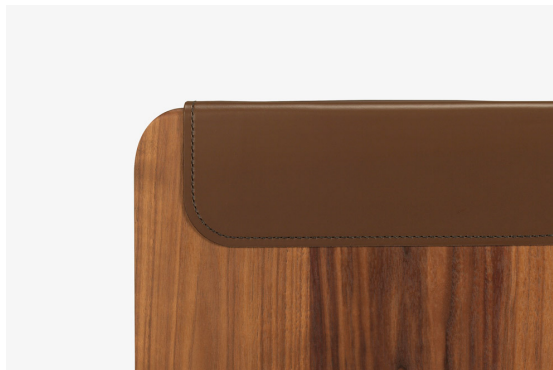

skram

skramfurniture.com

piedmont #1 stool-counter/bar

PSI-2 / PSI-3

The piedmont no. 1 stool features solid timber construction and a reinforced heavyweight leather sling seat. This product is offered in 3 standard heights for dining, counter, and bar applications. Model PSI-1 has a bridle joint stretcher at floor level. Models PSI-2 (counter) and PSI-3 (bar) have a metal footrest. Clients may specify timber, sling seat, and footrest materials/finishes from the options below. Custom options are available. Residential or contract use.

skram

PSI-2 width 16 / 41cm depth 15 / 38cm height 25 / 64cm

PSI-3 width 16 / 41cm depth 15 / 38cm height 31 / 79cm

Timber

WA-N: White
Ash, Natural

WA-G: White
Ash, Grey

WA-E: White
Ash, Ebonized

WA-WW: White
Ash,
Whitewashed

RWO-N: Rift
White Oak,
Natural

WAL: Walnut,
Natural

custom

skram

Metal

Natural

SS4: Brushed
Stainless Steel

GML: Gunmetal

DRB: Dark
Rubbed Bronze

NRB: Natural
Rubbed Bronze

Matte Opaques

MOB: Matte
Opaque Black

MOC: Matte
Opaque
Charcoal

MOW: Matte
Opaque White

custom

Leather