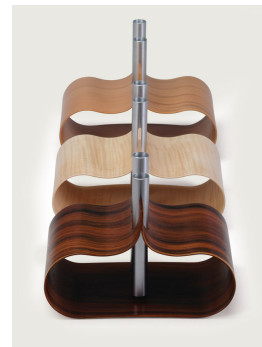

skram

skramfurniture.com

vidalia vase

V71

Vidalia is a bent-laminated sculptural vase form constructed of 5 layers of hardwood veneer. Watertight aluminum tubes are removable and adjustable. This product may be subject to wholesale minimums.

skram

V71 width 8.5 / 22cm depth 5.5 / 14cm height 5.5 / 14cm

Veneer

WA-N: White
Ash, Natural

RWO-N: Rift
White Oak,
Natural

F-WAL: Walnut,
Figured

WA-E: White
Ash, Ebonized

WA-G: White
Ash, Grey