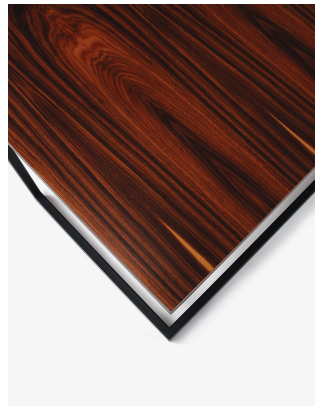

## wishbone slab top desk

W21

The wishbone slab top desk is offered in one standard size and available in a variety of veneer and metal finishes. Hardwood veneer longwoods are hand book-matched. All edges are reinforced with solid timber for added durability. An optional ergonomic, adjustable keyboard/laptop pullout with platform in solid timber to match is available. Integrated connectivity and wire management options are available for this product. The wishbone desk is highly customizable in size, configuration, and material for a range of desk or ancillary table applications. Residential or contract use.

## Veneer

---

veneer: longwood

WA-N: White  
Ash, Natural

RWO-N: Rift  
White Oak,  
Natural

F-WAL: Walnut,  
Figured

WA-E: White  
Ash, Ebonized

WA-G: White  
Ash, Grey