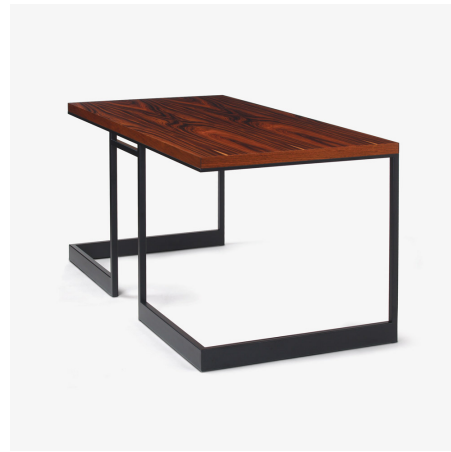

## wishbone slab top desk

W21

The wishbone slab top desk is offered in one standard size and available in a variety of veneer and metal finishes. Hardwood veneer longwoods are hand book-matched. All edges are reinforced with solid timber for added durability. An optional ergonomic, adjustable keyboard/laptop pullout with platform in solid timber to match is available. Integrated connectivity and wire management options are available for this product. The wishbone desk is highly customizable in size, configuration, and material for a range of desk or ancillary table applications. Residential or contract use.

# skram

---

**W21**    width 60 / 152cm    depth 30 / 76cm    height 29.5 / 75cm    leg cl. 27.5 / 70cm

---