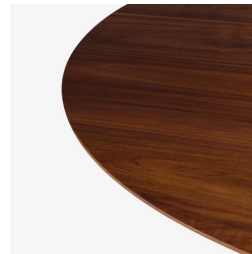

skram

skramfurniture.com

piedmont round dining table

P34

The piedmont round dining table features a solid timber top with edge profiles available as flat, reverse bullnose, or wafer undercut (pricing may vary). Spacious accommodation of 8 persons at standard size. Base is formed steel or bronze with timber detailing to match and adjustable leveler feet. All standard timber and metal finishes available. Contact skram for customization options. Residential use. For meeting table versions at a large scale and/or fully integrated connectivity and wire management options, please refer to contract version of this product for ordering details.

skram

P34 diameter 60 /
152cm

height 29 / 74cm

Timber

WA-N: White
Ash, Natural

WA-G: White
Ash, Grey

WA-E: White
Ash, Ebonized

WA-WW: White
Ash,
Whitewashed

WAL: Walnut,
Natural

custom

custom

Metal

Natural

SS4: Brushed
Stainless Steel

GML: Gunmetal

DRB: Dark
Rubbed Bronze