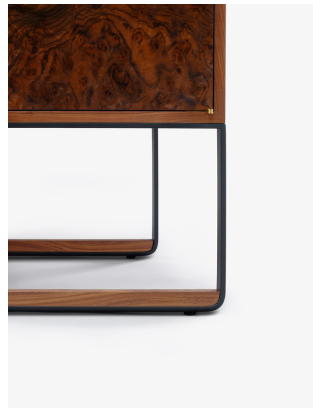

skram

skramfurniture.com

piedmont side table/nightstand #2

P38

The piedmont #2 is offered in standard (ST) or limited edition (LE) materials and may be specified with either drawers or doors. The standard version features hand-matched longwoods, while the limited edition is offered in a selection of rare burls. Matching solid timber corner inlay and edges provide reinforcement and added detailing. Door models feature offset knife hinges and low profile tab pulls in a natural rubbed bronze finish (NRB), while the drawer variant uses soft-closing, concealed drawer runners. Contact skram for customization and limited edition options. Residential or contract use.

skram

P38

width 32 / 81

depth 18 / 46

height 24 / 61

Veneer

veneer: longwood

WA-N: White
Ash, Natural

RWO-N: Rift
White Oak,
Natural

F-WAL: Walnut,
Figured

WA-E: White
Ash, Ebonized

WA-G: White
Ash, Grey

WA-WW: White
Ash,
Whitewashed
veneer: burl

SR: Santos
Rosewood, Oiled
and Waxed

custom

Custom