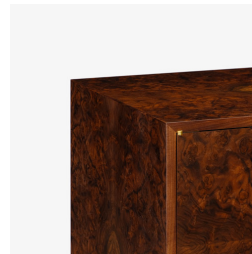

skram

skramfurniture.com

piedmont side table/nightstand #2

P38

The piedmont #2 is offered in standard (ST) or limited edition (LE) materials and may be specified with either drawers or doors. The standard version features hand-matched longwoods, while the limited edition is offered in a selection of rare burls. Matching solid timber corner inlay and edges provide reinforcement and added detailing. Door models feature offset knife hinges and low profile tab pulls in a natural rubbed bronze finish (NRB), while the drawer variant uses soft-closing, concealed drawer runners. Contact skram for customization and limited edition options. Residential or contract use.

skram

P38

width 32 / 81

depth 18 / 46

height 24 / 61

Veneer

veneer: longwood

WA-N: White
Ash, Natural

RWO-N: Rift
White Oak,
Natural

F-WAL: Walnut,
Figured

WA-E: White
Ash, Ebonized

WA-G: White
Ash, Grey

WA-WW: White
Ash,
Whitewashed
veneer: burl

SR: Santos
Rosewood, Oiled
and Waxed

custom

Custom