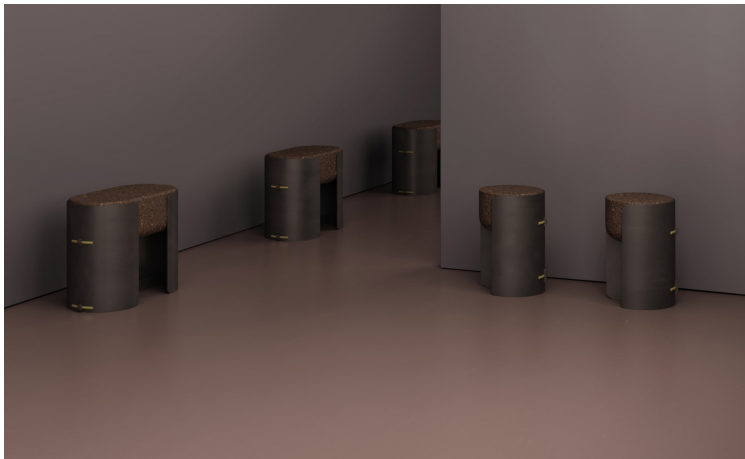

## **bolota capture**

BC1 / BC2

BOLOTA is a limited series of seating and tables featuring high-density black cork. Bolota capture nos. 1 & 2 use high-density black cork with blackened aluminum surrounds and satin bronze tension pins. Capture nos. 1 & 2 may be used as stools or side tables in residential or premium contract applications.