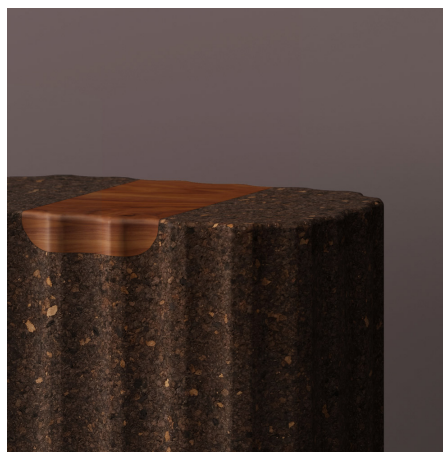

skram

skramfurniture.com

bolota scallop

BS2

BOLOTA is a limited series of seating and tables featuring high-density black cork. Bolota scallop uses high-density black cork machined to a soft rectangular shape with perimeter scalloping and walnut timber detailing. Scallop may be used as a stool or side table in residential or premium contract applications. Versions of this product are suitable for outdoor applications. Please inquire.

skram

BS2

width 18 / 46

depth 12 / 30

height 16.5 / 42

Timber

WAL: Walnut,
Natural

Other Materials

CK-BK: Cork,
Black