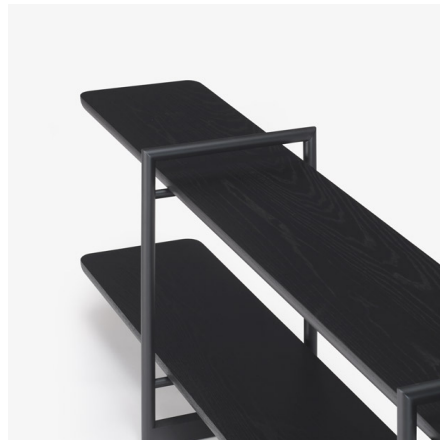

skram

skramfurniture.com

altai two-shelf

A49

The altai two-shelf is intended for use as a freestanding open storage unit, room divider, or sofa table. The product is constructed of solid timber for the shelves and uprights in steel, stainless steel, or bronze. Standard skram timber and metal finishes may be specified from the options below. Custom sizing and finish options are also available. Residential or contract use.

skram

A49 width 88 / 223.5 cm depth 16 / 40.5 cm height 26 / 66 cm

Timber

WA-N: White
Ash, Natural

WA-G: White
Ash, Grey

WA-E: White
Ash, Ebonized

WA-WW: White
Ash,
Whitewashed

WAL: Walnut,
Natural

Metal

Natural

SS4: Brushed
Stainless Steel

GML: Gunmetal

DRB: Dark
Rubbed Bronze

NRB: Natural
Rubbed Bronze

skram

Metal