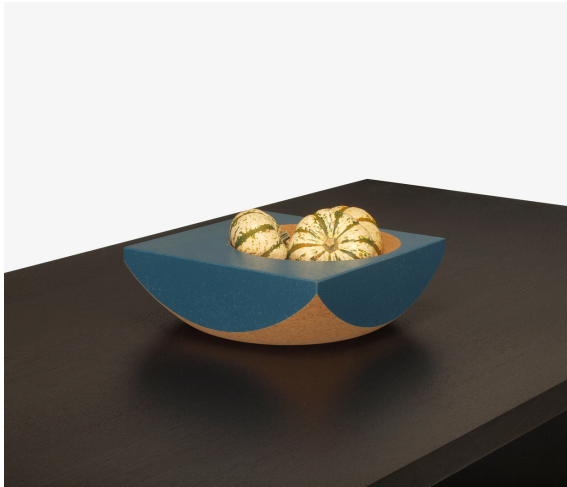

## corkbowl no. 1

CBI

Corkbowl no. 1 is a decorative vessel made of high density cork. It features an offset half-sphere lathe-turned into the face and an undercut edge. Clients may specify opaque matte accent color or all-natural cork. This product may be subject to wholesale minimums.

# skram

---

**CBI**    width 12 / 30cm    depth 12 / 30cm    height 4 / 10cm

---

## Other Materials

---

CK: Cork,  
Natural

CK: Cork, Color