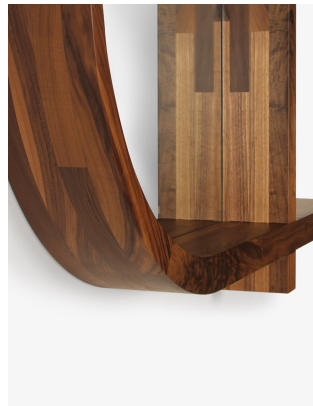

skram

skramfurniture.com

drop series mirror

D11

The drop series mirror is a wall-mounted product featuring a 'drop' shaped mirror surrounded by a 6" thick stack-laminated solid timber with integral shelf (projecting to right). Mounting hardware is included. Installation by professionals only. Custom sizes, configurations, and materials are available. Residential or contract use.

skram

D11 diameter 36 / 91cm depth 6 / 15cm shelf projection 18 / 46

Timber

WA-N: White
Ash, Natural

WA-G: White
Ash, Grey

WA-E: White
Ash, Ebonized

WA-WW: White
Ash,
Whitewashed

WAL: Walnut,
Natural