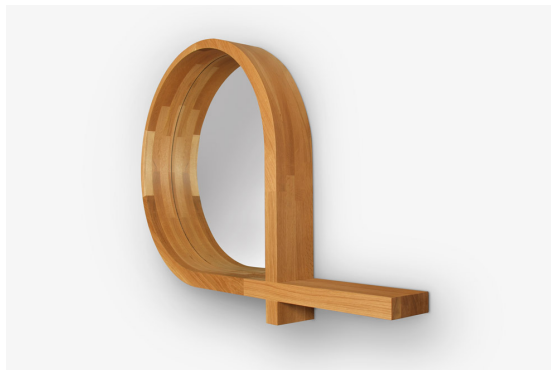

skram

skramfurniture.com

drop series mirror

D11

The drop series mirror is a wall-mounted product featuring a 'drop' shaped mirror surrounded by a 6" thick stack-laminated solid timber with integral shelf (projecting to right). Mounting hardware is included. Installation by professionals only. Custom sizes, configurations, and materials are available. Residential or contract use.

skram

D11 diameter 36 / 91cm depth 6 / 15cm shelf projection 18 / 46

Timber

WA-N: White
Ash, Natural

WA-G: White
Ash, Grey

WA-E: White
Ash, Ebonized

WA-WW: White
Ash,
Whitewashed

WAL: Walnut,
Natural