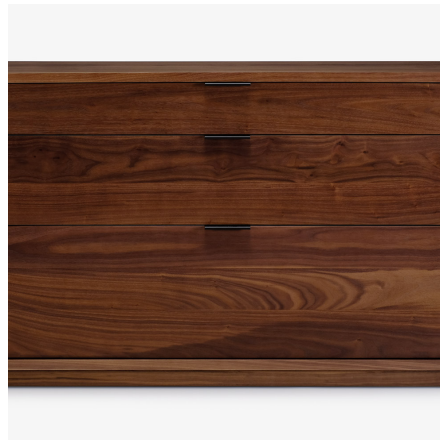

skram

skramfurniture.com

lineground 3-drawer horizontal bureau

L22

Lineground 3-drawer bureau features solid timber construction, mortise-and-tenon joinery, and mitered corners with matched seams/waterfall edges. 3 full-width graduated drawers in maple timber with cork-lined bottoms, soft-closing concealed runners, and low-profile tab pulls. Drawer faces are to match, with leather overlays, or opaque colors. Custom sizes, configurations, and materials are available. Residential or contract use.

skram

L22 width 48 / 122cm depth 18 / 46cm height 28.5 / 72cm

Timber

WA-N: White
Ash, Natural

WA-G: White
Ash, Grey

WA-E: White
Ash, Ebonized

WA-WW: White
Ash,
Whitewashed

RWO-N: Rift
White Oak,
Natural

WAL: Walnut,
Natural

matte
opaque

custom

matte opaque

custom

Metal

Natural

SS4: Brushed
Stainless Steel