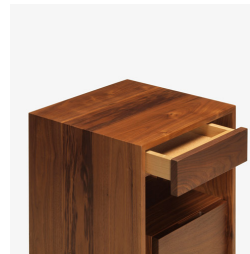

## lineground side table/nightstand #2

L07

The lineground no. 2 side table features solid timber construction, mortise-and-tenon joinery, and mitered corners with matched seams/waterfall edges. Drawers are maple timber with cork-lined bottoms with soft-closing concealed runners and recessed, integral pulls. There is 1 standard model. If ordering pairs, specify if units are to be mirrored or matched. Custom sizes, configurations, and materials are available. Residential or contract use.

# skram

---

**L07**    width 20 / 51cm    depth 15 / 38cm    height 22 / 56cm

---