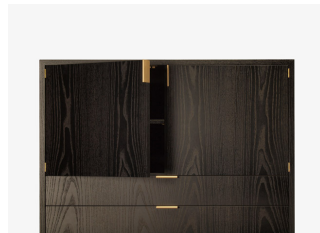

skram

skramfurniture.com

piedmont chest-on-stand

P43

The piedmont chest-on-stand is offered in 2 variants: Standard (ST) or limited edition (LE). Both feature 3 drawers + 2 doors in hand-matched longwoods (ST) or burls (LE). Construction is mitered with 'waterfall' edges and mortise-and-tenon joinery. All edges and corners are reinforced with solid timber for added durability. Drawers are solid timber with cork (ST) or burl-lined (LE) drawer bottoms riding on concealed runners. Doors & drawers open via low profile tab pulls in natural rubbed bronze (NRB). Doors operate via precision-machined butt hinges in bronze (NRB). 1 adjustable shelf per cabinet area. Contact skram for customization and limited edition options. Residential or contract use.

skram

P43 width 36 / 91 depth 18 / 46 height 62 / 157cm

Veneer

veneer: longwood

WA-N: White
Ash, Natural

RWO-N: Rift
White Oak,
Natural

F-WAL: Walnut,
Figured

WA-E: White
Ash, Ebonized

WA-G: White
Ash, Grey

WA-WW: White
Ash,
Whitewashed
veneer: burl

SR: Santos
Rosewood, Oiled
and Waxed

custom

Custom

BRL-CW:
Circassian
Walnut Burl

BRL-MH:
Mahogany Burl

BRL-P: Pimento
Burl