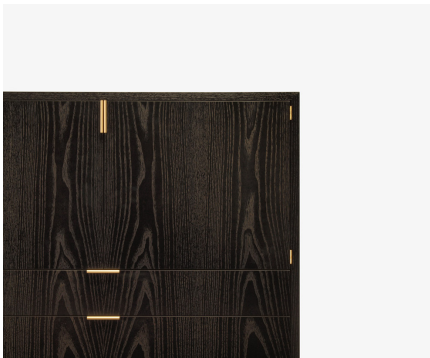

skram

skramfurniture.com

piedmont chest-on-stand

P43

The piedmont chest-on-stand is offered in 2 variants: Standard (ST) or limited edition (LE). Both feature 3 drawers + 2 doors in hand-matched longwoods (ST) or burls (LE). Construction is mitered with 'waterfall' edges and mortise-and-tenon joinery. All edges and corners are reinforced with solid timber for added durability. Drawers are solid timber with cork (ST) or burl-lined (LE) drawer bottoms riding on concealed runners. Doors & drawers open via low profile tab pulls in natural rubbed bronze (NRB). Doors operate via precision-machined butt hinges in bronze (NRB). 1 adjustable shelf per cabinet area. Contact skram for customization and limited edition options. Residential or contract use.

skram

P43 width 36 / 91 depth 18 / 46 height 62 / 157cm

Veneer

veneer: longwood

WA-N: White
Ash, Natural

RWO-N: Rift
White Oak,
Natural

F-WAL: Walnut,
Figured

WA-E: White
Ash, Ebonized

WA-G: White
Ash, Grey

WA-WW: White
Ash,
Whitewashed
veneer: burl

SR: Santos
Rosewood, Oiled
and Waxed

custom

Custom

BRL-CW:
Circassian
Walnut Burl

BRL-MH:
Mahogany Burl

BRL-P: Pimento
Burl