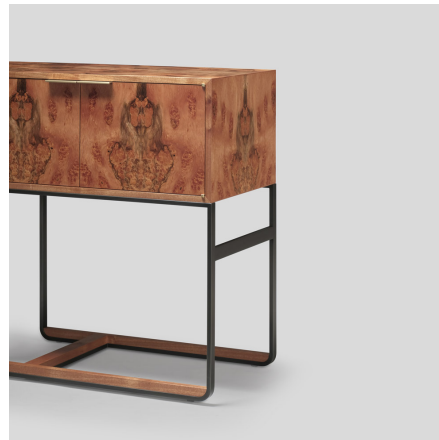

skram

skramfurniture.com

piedmont sideboard

P42

The piedmont sideboard is offered in 2 variants: Standard (ST) or limited edition (LE). Both feature 3 drawers + 4 doors in hand-matched longwoods (ST) or burls (LE). Construction is mitered with 'waterfall' edges and mortise-and-tenon joinery. All edges and corners are reinforced with solid timber for added durability. Drawers are solid timber with cork (ST) or burl-lined (LE) drawer bottoms riding on concealed runners. Doors & drawers open via low profile tab pulls in natural rubbed bronze (NRB). Doors operate via precision-machined offset knife hinges in bronze (NRB). 1 adjustable shelf per cabinet area. Metalwork is formed steel or bronze with timber detailing to match. Contact skram for customization and limited edition options. Residential or contract

use.

skram

P42 width 78 / 198cm depth 18 / 46cm height 36 / 91cm

Veneer

veneer: longwood

OA-N: Olive Ash,
Natural

RWO-N: Rift
White Oak,
Natural

F-WAL: Walnut,
Figured