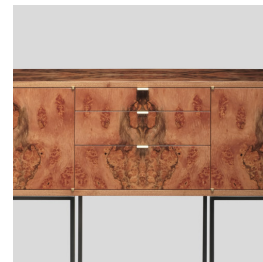

skram

skramfurniture.com

piedmont sideboard

P42

The piedmont sideboard is offered in 2 variants: Standard (ST) or limited edition (LE). Both feature 3 drawers + 4 doors in hand-matched longwoods (ST) or burls (LE). Construction is mitered with 'waterfall' edges and mortise-and-tenon joinery. All edges and corners are reinforced with solid timber for added durability. Drawers are solid timber with cork (ST) or burl-lined (LE) drawer bottoms riding on concealed runners. Doors & drawers open via low profile tab pulls in natural rubbed bronze (NRB). Doors operate via precision-machined offset knife hinges in bronze (NRB). 1 adjustable shelf per cabinet area. Metalwork is formed steel or bronze with timber detailing to match. Contact skram for customization and limited edition options. Residential or contract

use.

skram

P42 width 78 / 198cm depth 18 / 46cm height 36 / 91cm

Veneer

veneer: longwood

OA-N: Olive Ash,
Natural

RWO-N: Rift
White Oak,
Natural

F-WAL: Walnut,
Figured