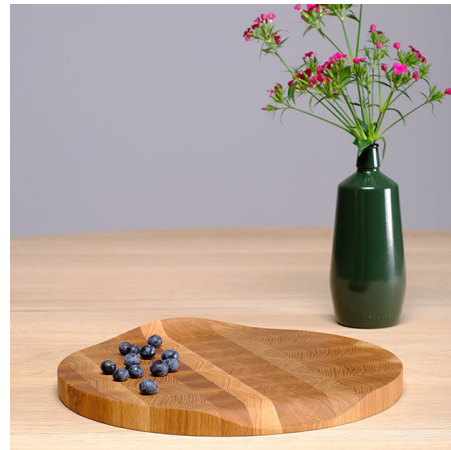

skram

skramfurniture.com

servicing board

SB

Serving board is an end-grain (butcher block) serving accessory developed by skram to utilize offcuts from the manufacture of large tables and casegoods. The product is intended for commercial or residential use. It is offered in a standard 14" diameter with a carved, integral handle and slope. Custom contract production of variants of this item is possible for hospitality contexts. This product may be subject to wholesale minimums.

skram

SB diameter 14 / 36 height 1.75 / 4