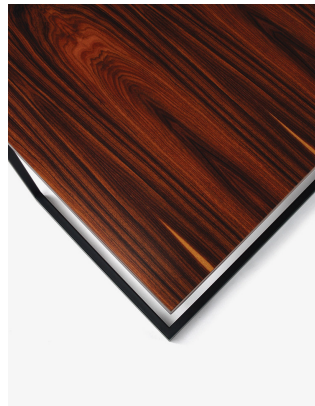

skram

skramfurniture.com

wishbone slab top desk

W21

The wishbone slab top desk is offered in one standard size and available in a variety of veneer and metal finishes. Hardwood veneer longwoods are hand book-matched. All edges are reinforced with solid timber for added durability. An optional ergonomic, adjustable keyboard/laptop pullout with platform in solid timber to match is available. Integrated connectivity and wire management options are available for this product. The wishbone desk is highly customizable in size, configuration, and material for a range of desk or ancillary table applications. Residential or contract use.

skram

W21 width 60 / 152cm depth 30 / 76cm height 29.5 / 75cm leg cl. 27.5 / 70cm

Veneer

veneer: longwood

WA-N: White
Ash, Natural

RWO-N: Rift
White Oak,
Natural

F-WAL: Walnut,
Figured

WA-E: White
Ash, Ebonized

WA-G: White
Ash, Grey

WA-WW: White
Ash,
Whitewashed
veneer: bun

SR: Santos
Rosewood, Oiled
and Waxed

custom

Custom

custom

Custom

skram

Metal

Natural

SS4: Brushed
Stainless Steel

GML: Gunmetal

DRB: Dark
Rubbed Bronze

NRB: Natural
Rubbed Bronze

Matte Opaques

MOB: Matte
Opaque Black