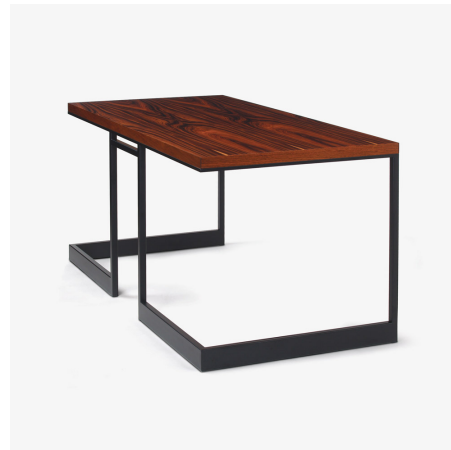

skram

skramfurniture.com

wishbone slab top desk

W21

The wishbone slab top desk is offered in one standard size and available in a variety of veneer and metal finishes. Hardwood veneer longwoods are hand book-matched. All edges are reinforced with solid timber for added durability. An optional ergonomic, adjustable keyboard/laptop pullout with platform in solid timber to match is available. Integrated connectivity and wire management options are available for this product. The wishbone desk is highly customizable in size, configuration, and material for a range of desk or ancillary table applications. Residential or contract use.

skram

W21 width 60 / 152cm depth 30 / 76cm height 29.5 / 75cm leg cl. 27.5 / 70cm

Veneer

veneer: longwood

WA-N: White
Ash, Natural

RWO-N: Rift
White Oak,
Natural

F-WAL: Walnut,
Figured

WA-E: White
Ash, Ebonized

WA-G: White
Ash, Grey

WA-WW: White
Ash,
Whitewashed
veneer: bun

SR: Santos
Rosewood, Oiled
and Waxed

custom

Custom

custom

Custom

skram

Metal

Natural

SS4: Brushed
Stainless Steel

GML: Gunmetal

DRB: Dark
Rubbed Bronze

NRB: Natural
Rubbed Bronze

Matte Opaques

MOB: Matte
Opaque Black